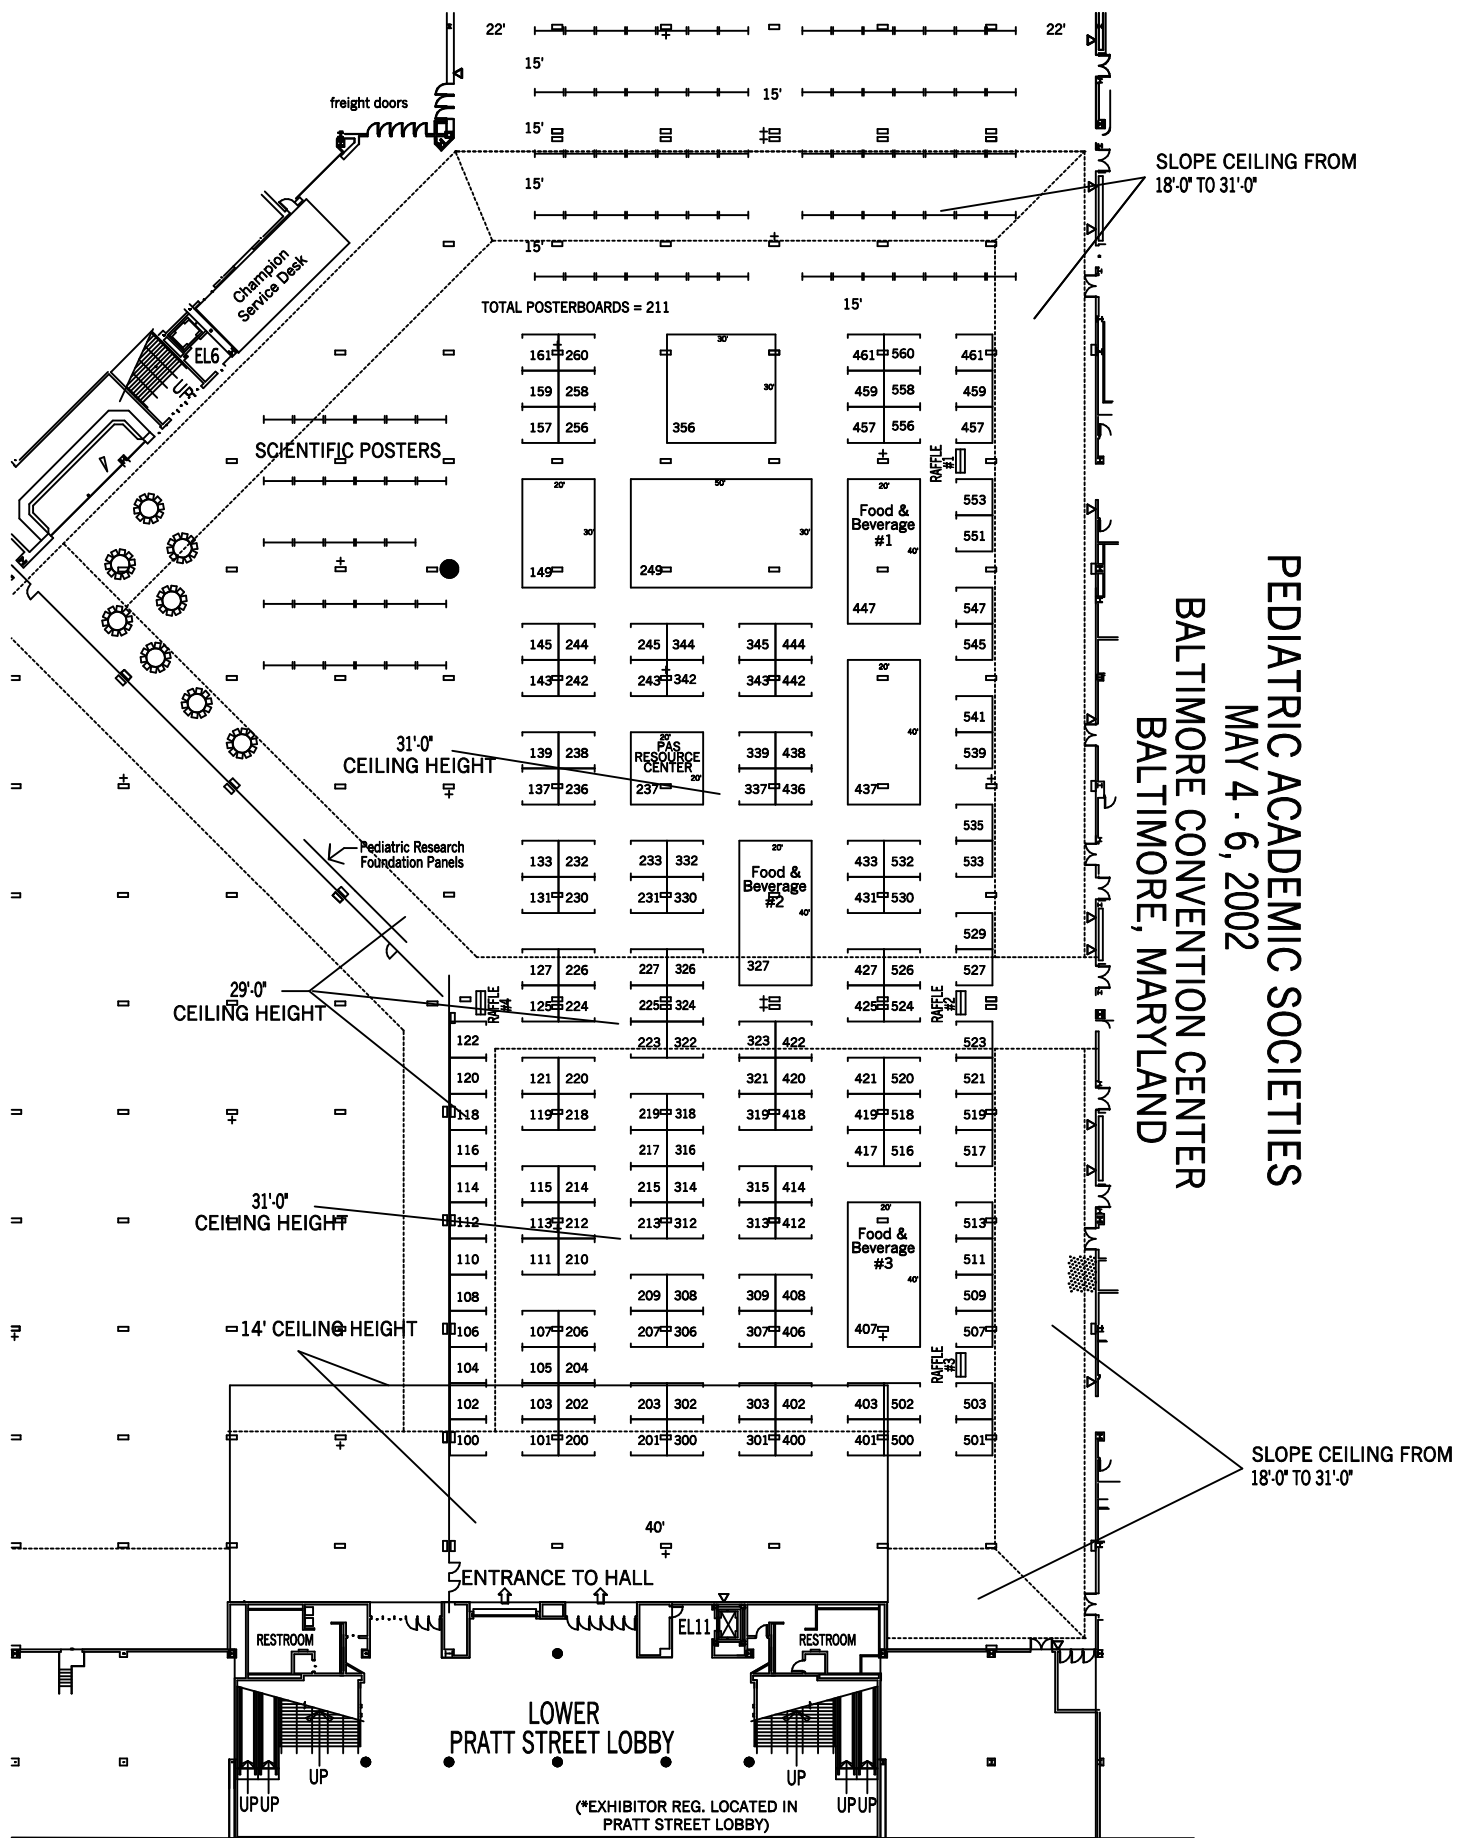

PEDIATRIC ACADEMIC SOCIETIES
MAY 4 - 6, 2002
BALTIMORE CONVENTION CENTER
BALTIMORE, MARYLAND

TOTAL POSTERBOARDS = 211

29'-0" CEILING HEIGHT

31'-0" CEILING HEIGHT

31'-0" CEILING HEIGHT

14' CEILING HEIGHT

SLOPE CEILING FROM 18'-0" TO 31'-0"

SLOPE CEILING FROM 18'-0" TO 31'-0"

BOOTHS ARE 10' X 10' UNLESS NOTED
AISLES ARE 10' UNLESS NOTED

AE: HEIDI HORWITZ | FILE NAME: PAS/2002 | REV: 12-12-01 | BY: THERESA TSUI

LEGEND

- ◁ · FIRE STATION
- · OPERABLE WALL
- · ELECTRICAL FLOOR BOX
- + · AIR, WATER, AND DRAIN FLOOR BOX