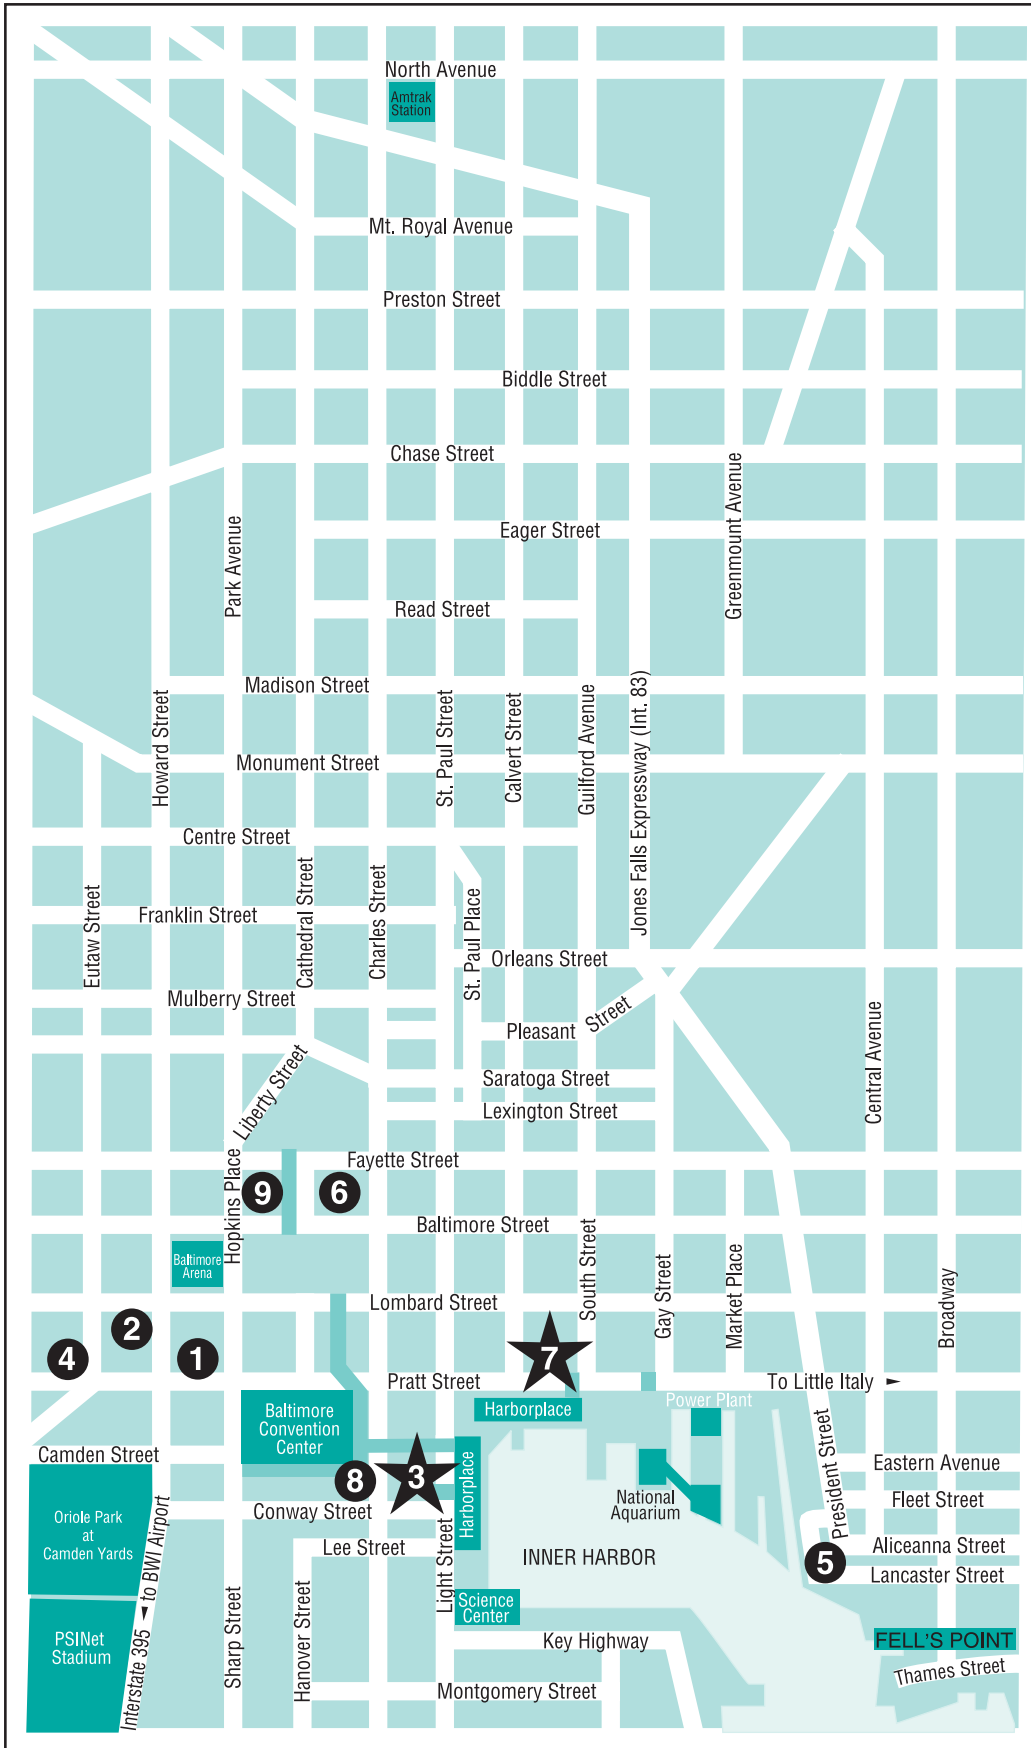

BALTIMORE

Pediatric Academic Societies' 2002 Annual Meeting Hotel Map Legend

Official PAS Hotels

1. Days Inn Inner Harbor
2. Holiday Inn Inner Harbor
3. Hyatt Regency Inner Harbor★
(LWPES Headquarters)
4. Marriott Inner Harbor
5. Marriott Waterfront
(ASPN Headquarters)
6. Radisson Plaza Inner Harbor
(previously Baltimore Hilton & Towers)
7. Renaissance Harborplace★
(APPD Headquarters)
8. Sheraton Inner Harbor
9. Wyndham Inner Harbor
(ASPHO Headquarters)