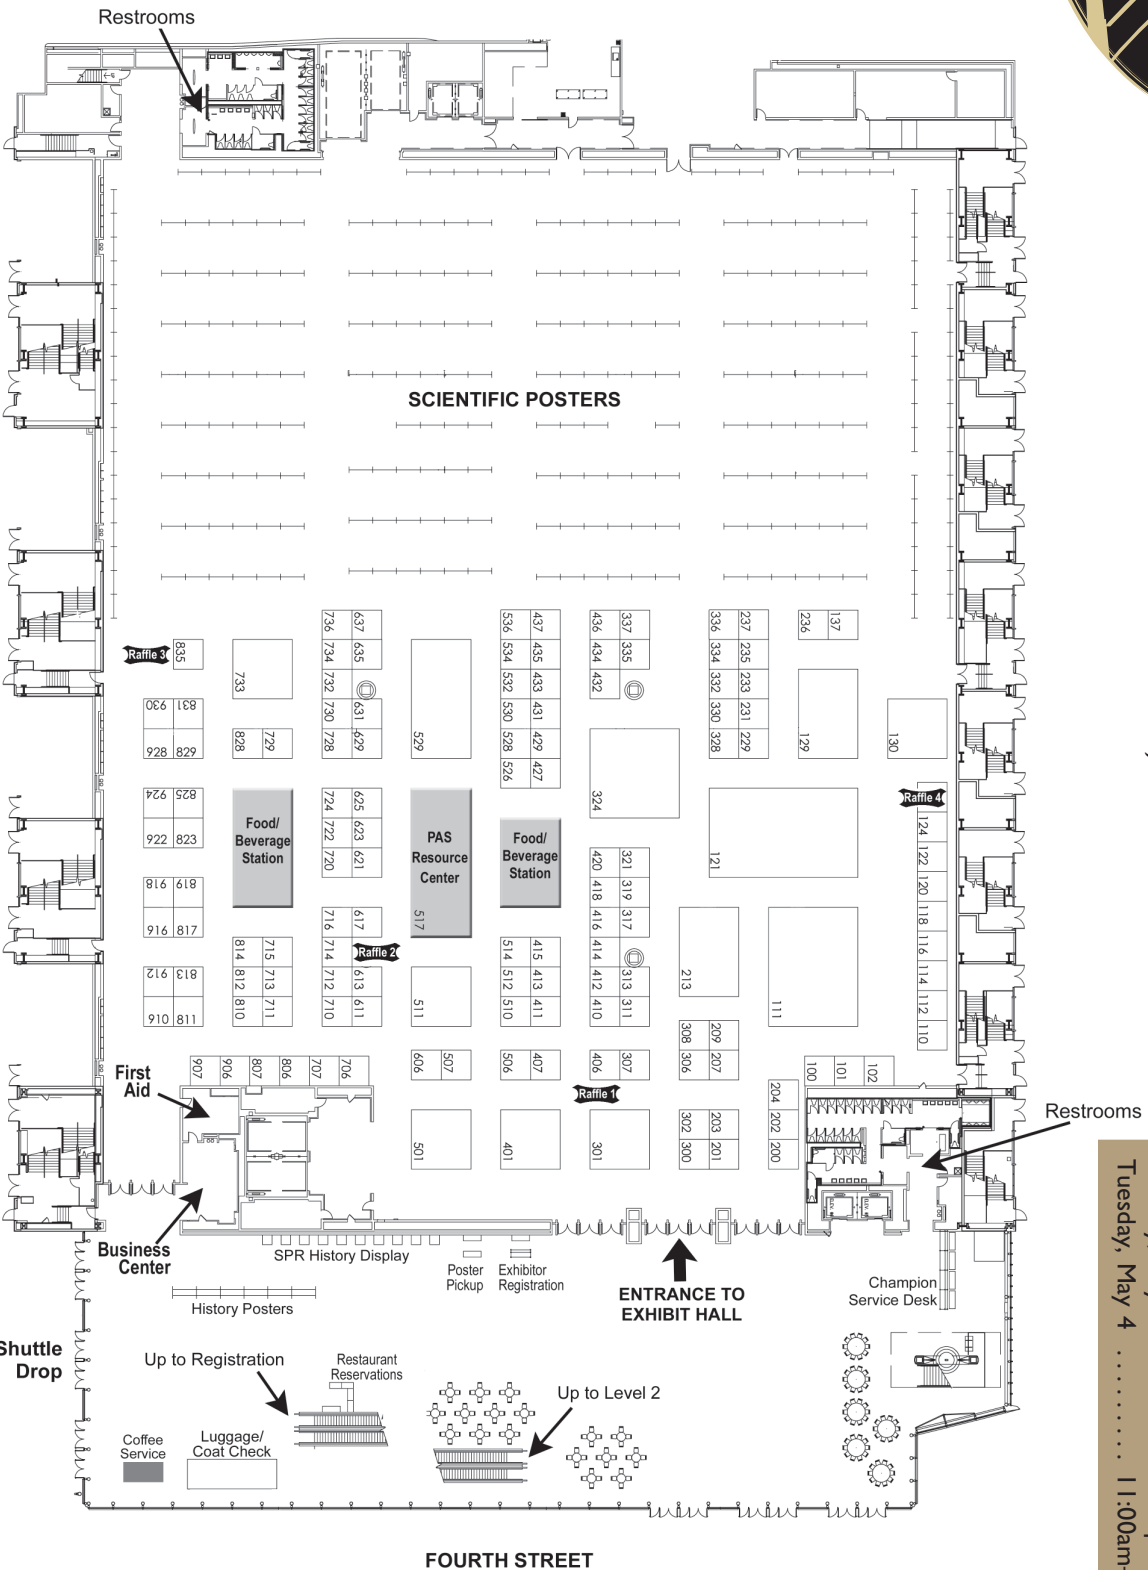

2004 PAS Annual Meeting

May 1-4, 2004 ♦ San Francisco, CA

Moscone West Convention Center, Level 1

Exhibit Show Hours

Saturday, May 1	4:00pm-7:30pm
Sunday, May 2	11:00am-3:00pm
Monday, May 3	2:45pm-6:45pm
Tuesday, May 4	11:00am-2:00pm

Exhibit Installation

Thursday, April 29	1:00pm-6:00pm
Friday, April 30	8:00am-6:00pm
Saturday, May 1	8:00am-3:00pm

Exhibit Dismantling

Tuesday, May 4	2:00pm-9:00pm
Wednesday, May 5	7:00am-5:00pm