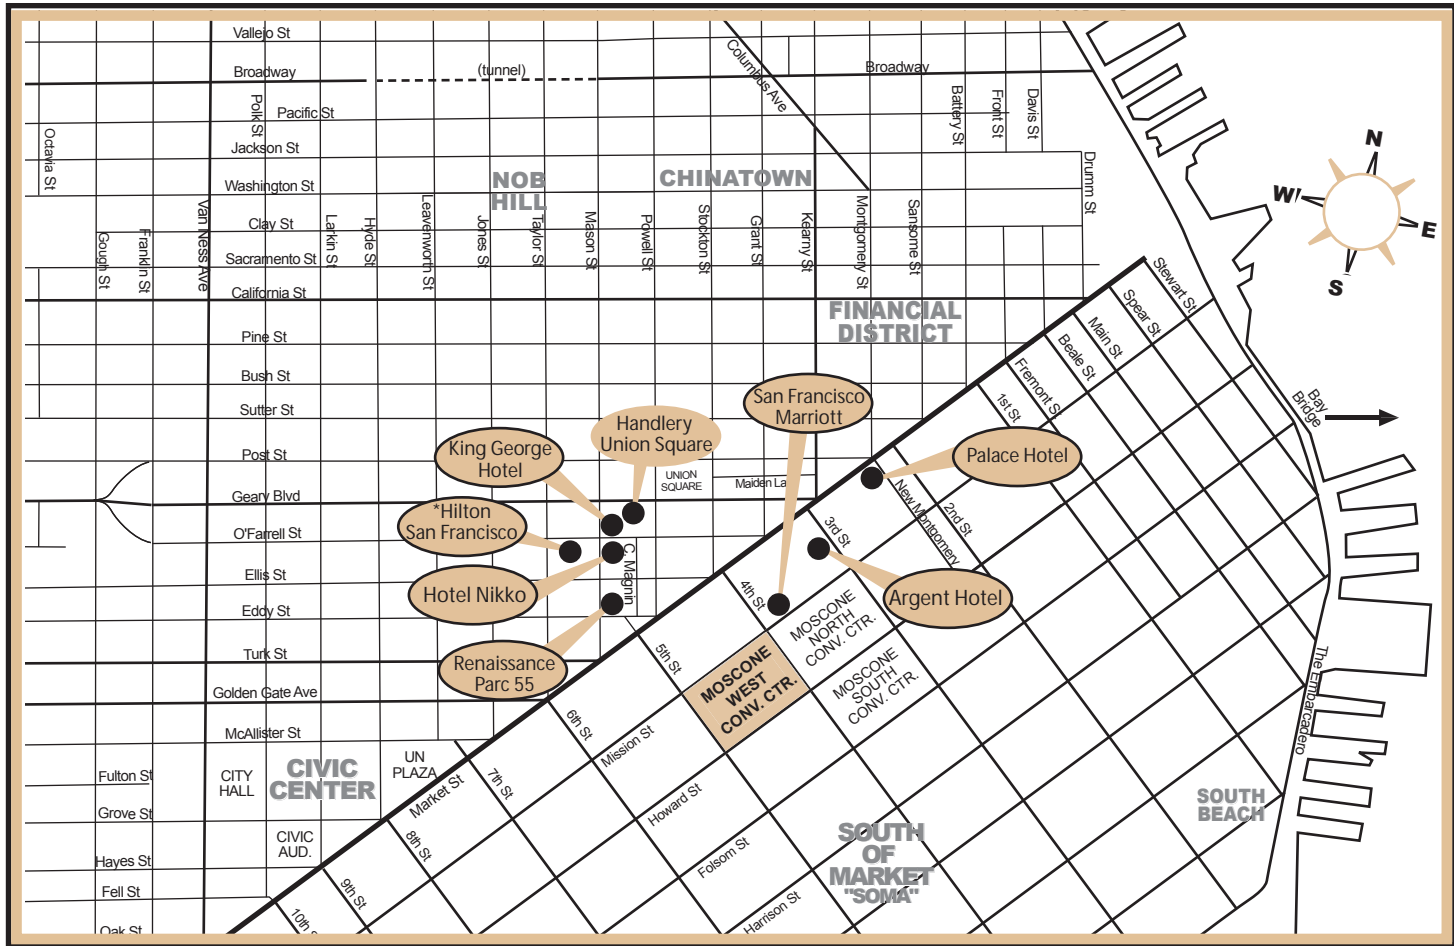

Hotel Locations and Information

Hotel	Single	Double	Club Level	Add'l Person	High-Speed Internet Access	Room Service	Fitness Center	Laundry/ Valet	Business Center
Argent	\$205	\$205	N/A	\$25	N/A	✓	✓	✓	✓
Handlery Union Square	\$159	\$159	Club Level \$189 single/double	\$10	N/A	✓	Off-site (fee)	✓	N/A
*Hilton San Francisco PAS, ASPN, APPD, and LWPES Headquarters	\$189 to \$209 \$139 gov	\$209 to \$229 \$139 gov	Executive Level \$249 single/ \$269 double	\$20	✓ (not all rooms)	✓	✓	✓	✓
King George	\$141	\$141	N/A	\$10	✓	✓	Off-site (fee)	✓	✓
Nikko San Francisco	\$195	\$195	N/A	\$30	✓	✓	✓	✓	✓
Palace	\$215	\$215	N/A	\$20	✓	✓	✓	✓	✓
Renaissance Parc 55	\$199	\$199	Club Level \$249 single/double	\$20	✓	✓	✓	✓	✓
San Francisco Marriott	\$195	\$215	N/A	\$20	✓	✓	✓	✓	✓