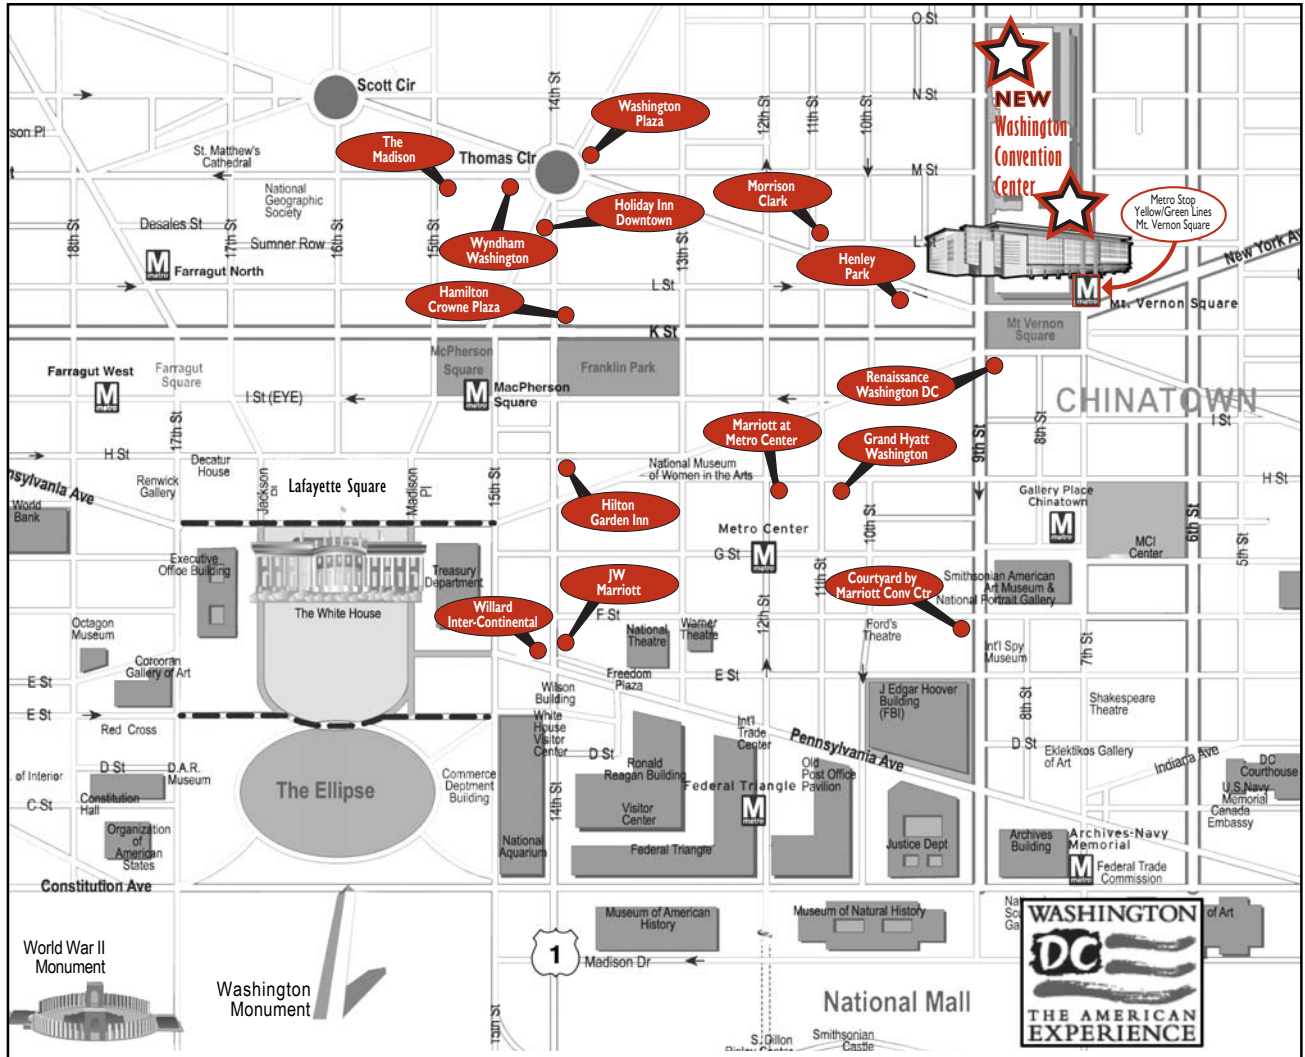

# 100 Hotel Locations and Fast Facts

Hotel	Single	Double	Club Level	Add'l Person	Internet Access	Room Service	Fitness Center	Laundry/ Valet	Business Center
<b>Courtyard by Marriott Convention Center</b>	\$199	\$199	n/a	\$10	High Speed no fee	✓	✓	✓	✓
★ <b>Grand Hyatt Washington PAS, and ROR Headquarters</b>	\$255	\$255	Suites \$549 Club \$290	\$25	Wireless \$9.95 Dial Up	✓	✓ fee	✓	✓
<b>Hamilton Crowne Plaza</b>	\$199	\$199	n/a	\$10	Wireless \$9.95 Dial Up	✓	✓	✓	✓
<b>Henley Park</b>	\$224	\$224	n/a	\$20	Wireless-no fee Dial Up	✓	n/a	✓	✓
<b>Hilton Garden Inn</b>	\$189	\$189	n/a	\$20	High Speed no fee	✓	✓	✓	✓
<b>Holiday Inn Downtown</b>	\$182	\$192	n/a	\$15	High Speed no fee	✓	✓	✓	✓
<b>JW Marriott</b>	\$214	\$214	n/a	\$20	High Speed \$9.95	✓	✓	✓	✓
<b>The Madison</b>	\$229	\$229	n/a	\$30	High Speed no fee	✓	✓	✓	✓
<b>Marriott at Metro Center</b>	\$214	\$214	Concierge \$214	\$20	High Speed \$9.95	✓	✓	✓	✓
<b>Morrison Clark</b>	\$224	\$224	Suites \$264	\$20	Dial up	✓	✓	✓	✓
★ <b>Renaissance Washington DC PAS, ASPHO, ASPN, and APPD Headquarters</b>	\$228	\$228	Club \$228	\$30	High Speed \$9.95	✓	✓	✓	✓
<b>Washington Plaza</b>	\$189	\$189	n/a	\$20	Wireless \$9.95 Dial Up	✓	✓	✓	n/a
<b>Willard Inter-Continental</b>	\$269	\$269	n/a	\$30	Wireless or High Speed \$9.95	✓	✓	✓	✓
<b>Wyndham Washington</b>	\$187	\$207	n/a	\$25	High Speed \$9.95	✓	✓	✓	✓