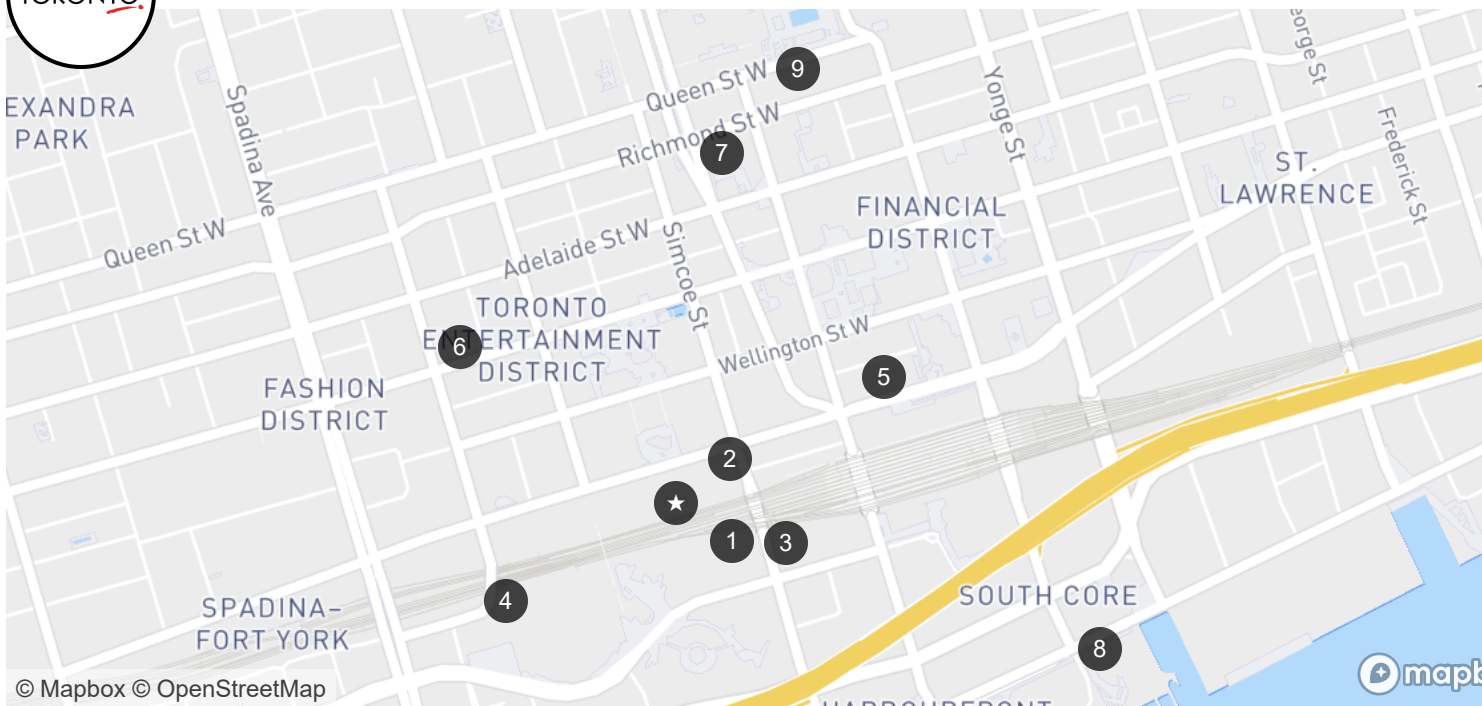

PAS 2024 - Hotel Map

- ★ Metro Toronto Convention Centre (MTCC)- North Building**
 255 Front St W
 Toronto, ON M5V 2W6
- 1 Metro Toronto Convention Centre (MTCC) - South Building**
 Venue | Lieu
 222 Bremner Blvd
 Toronto, Ontario M5J
- 2 InterContinental Toronto Ceran IHG Hotel**
 Partner hotels
 225 Front St W
 Toronto, ON M5V 2X3
- 3 Delta Hotels by Marriott Toronto**
 Partner hotels
 75 Lower Simcoe Street
 Toronto, Ontario M5J 3A6
- 4 Toronto Marriott City Centre Hotel**
 Partner hotels
 1 Blue Jays Way
 Toronto, ON M5V1J4
- 5 Fairmont Royal York**
 Partner hotels
 100 Front St W
 Toronto, ON M5J 1E3
- 6 Hyatt Regency Toronto**
 Partner hotels
 370 King St W
 Toronto, ON M5V 1J9
- 7 Hilton Toronto**
 Partner hotels
 145 Richmond St W
 Toronto, Ontario M5H
- 8 The Westin Harbour Castle, Toronto**
 Partner hotels
 1 Harbour Square
 Toronto, ON M5J 1A6
- 9 Sheraton Centre Toronto Hotel**
 Partner hotels
 123 Queen St W
 Toronto, ON M5H 2M9

Step inside these locations in 360° at <https://share.threshold360.com/map/z9hn9f>